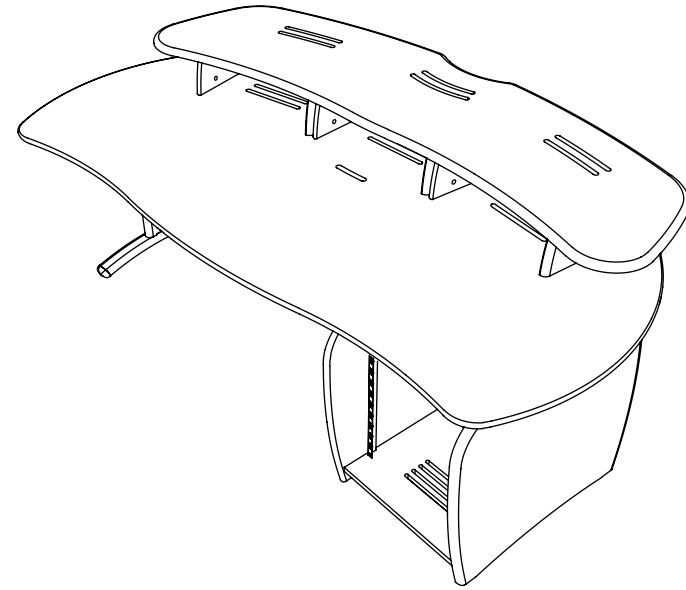

ELEVATIONS