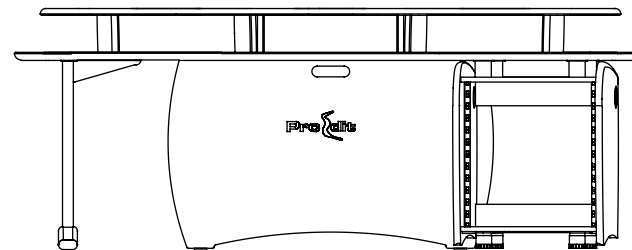

ProLite + 12u rack
£ 1,855

All Prices are subject to change and are ex VAT, shipping and duties where applicable