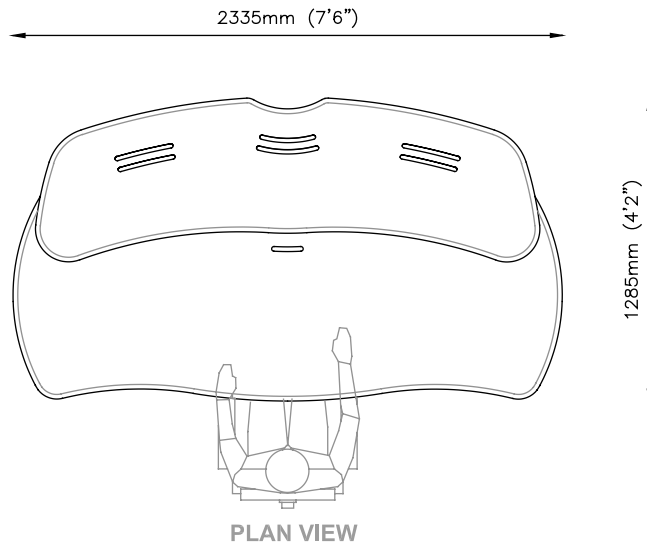

ELEVATIONS