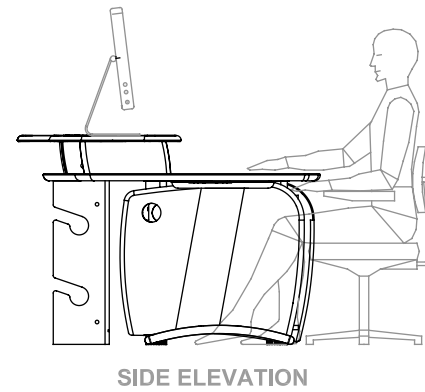

ELEVATIONS