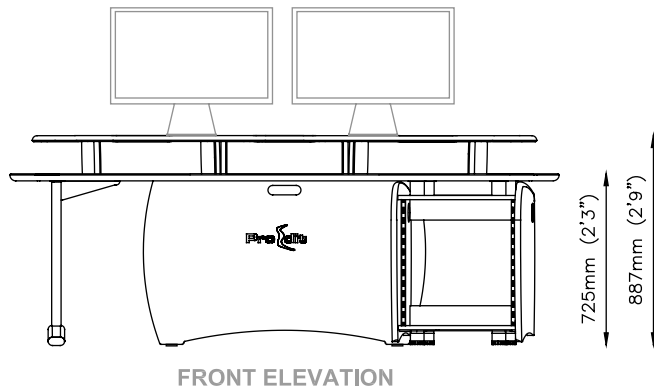

ELEVATIONS