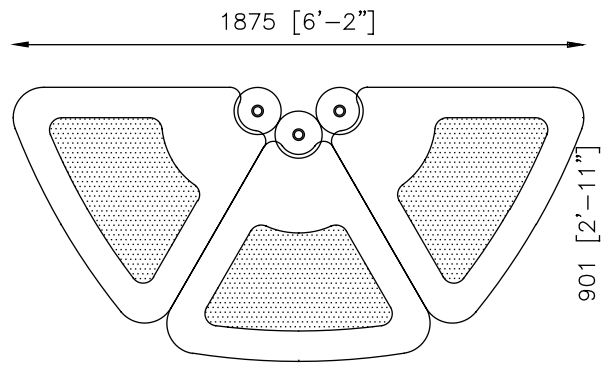

ELEVATIONS

PLAN VIEW