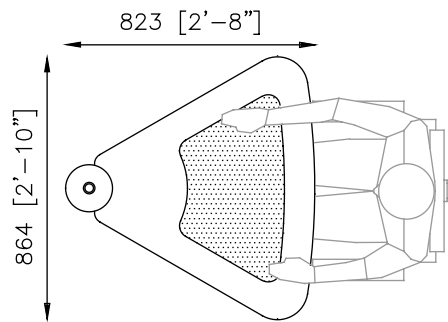

Music 4

ELEVATIONS

PLAN VIEW

Ordering

Please contact our sales team by phone or email, to discuss your requirements. We offer a free design layout service and will send a drawing of your specific configuration and quotation. Once the design and price has been agreed, we will send an order confirmation form for you to check, sign and return. The sales department is open 9.00am – 6.00pm, Monday to Friday.