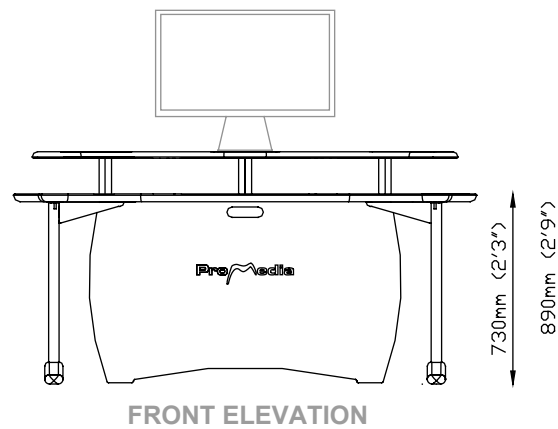

ELEVATIONS