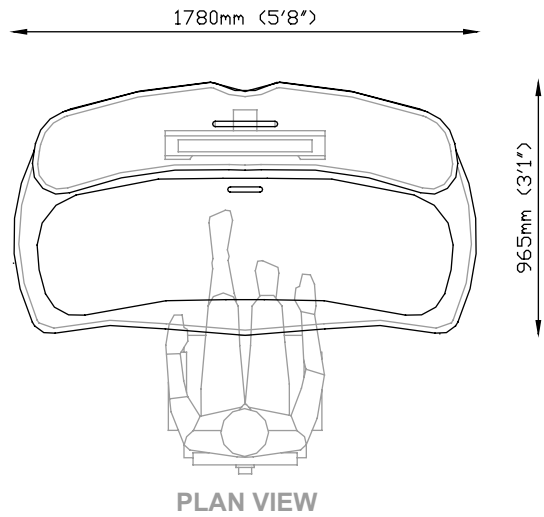

ELEVATIONS