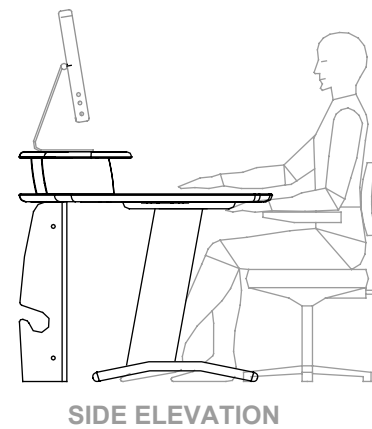

ELEVATIONS